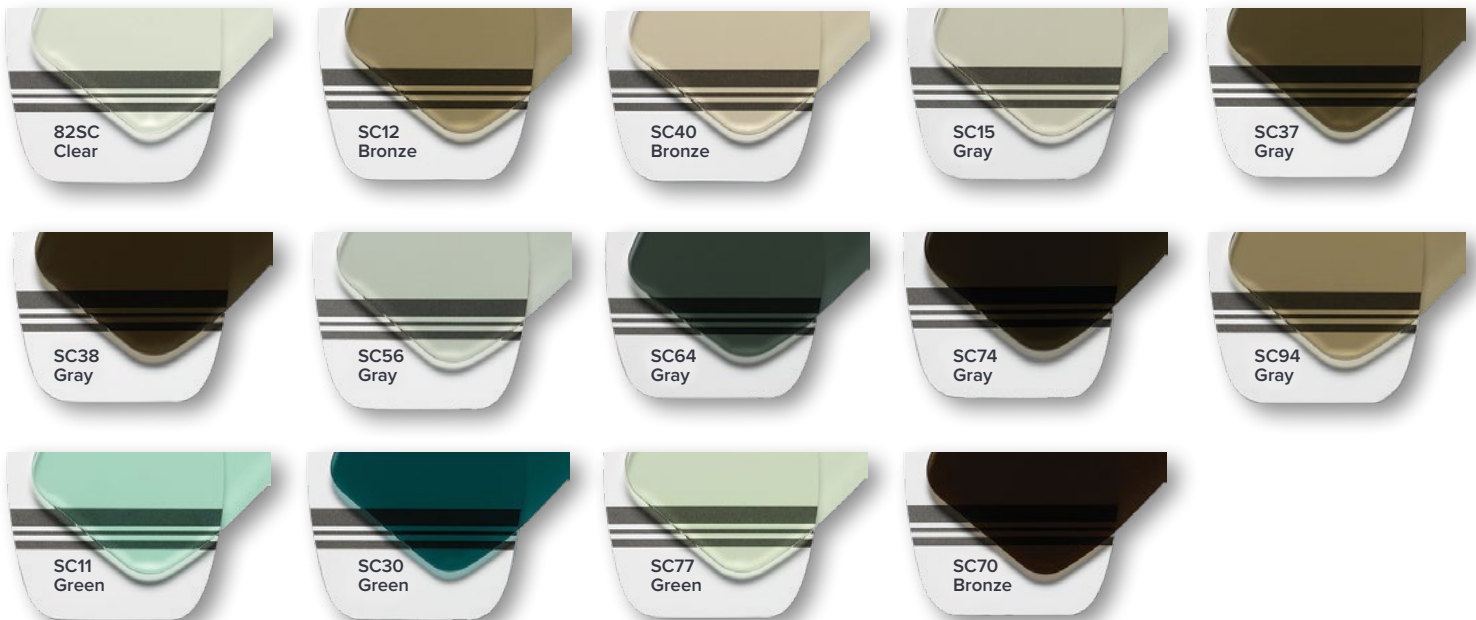

# Polycast SolarControl® Color Selection Guide

Polycast SolarControl® sheet is a custom cell cast acrylic solution that blocks out significant amounts of near-infrared radiation while maintaining high visible light transmission. It's available in a range of colors and light transmissions, including Night Vision Compatibility (NVG).

Transparent sheet color varies, depending on lighting, background and surrounding environment. The sample photos shown below are intended to represent the general tint of each color, but physical samples are recommended to confirm color in specific applications.

## UV-SC